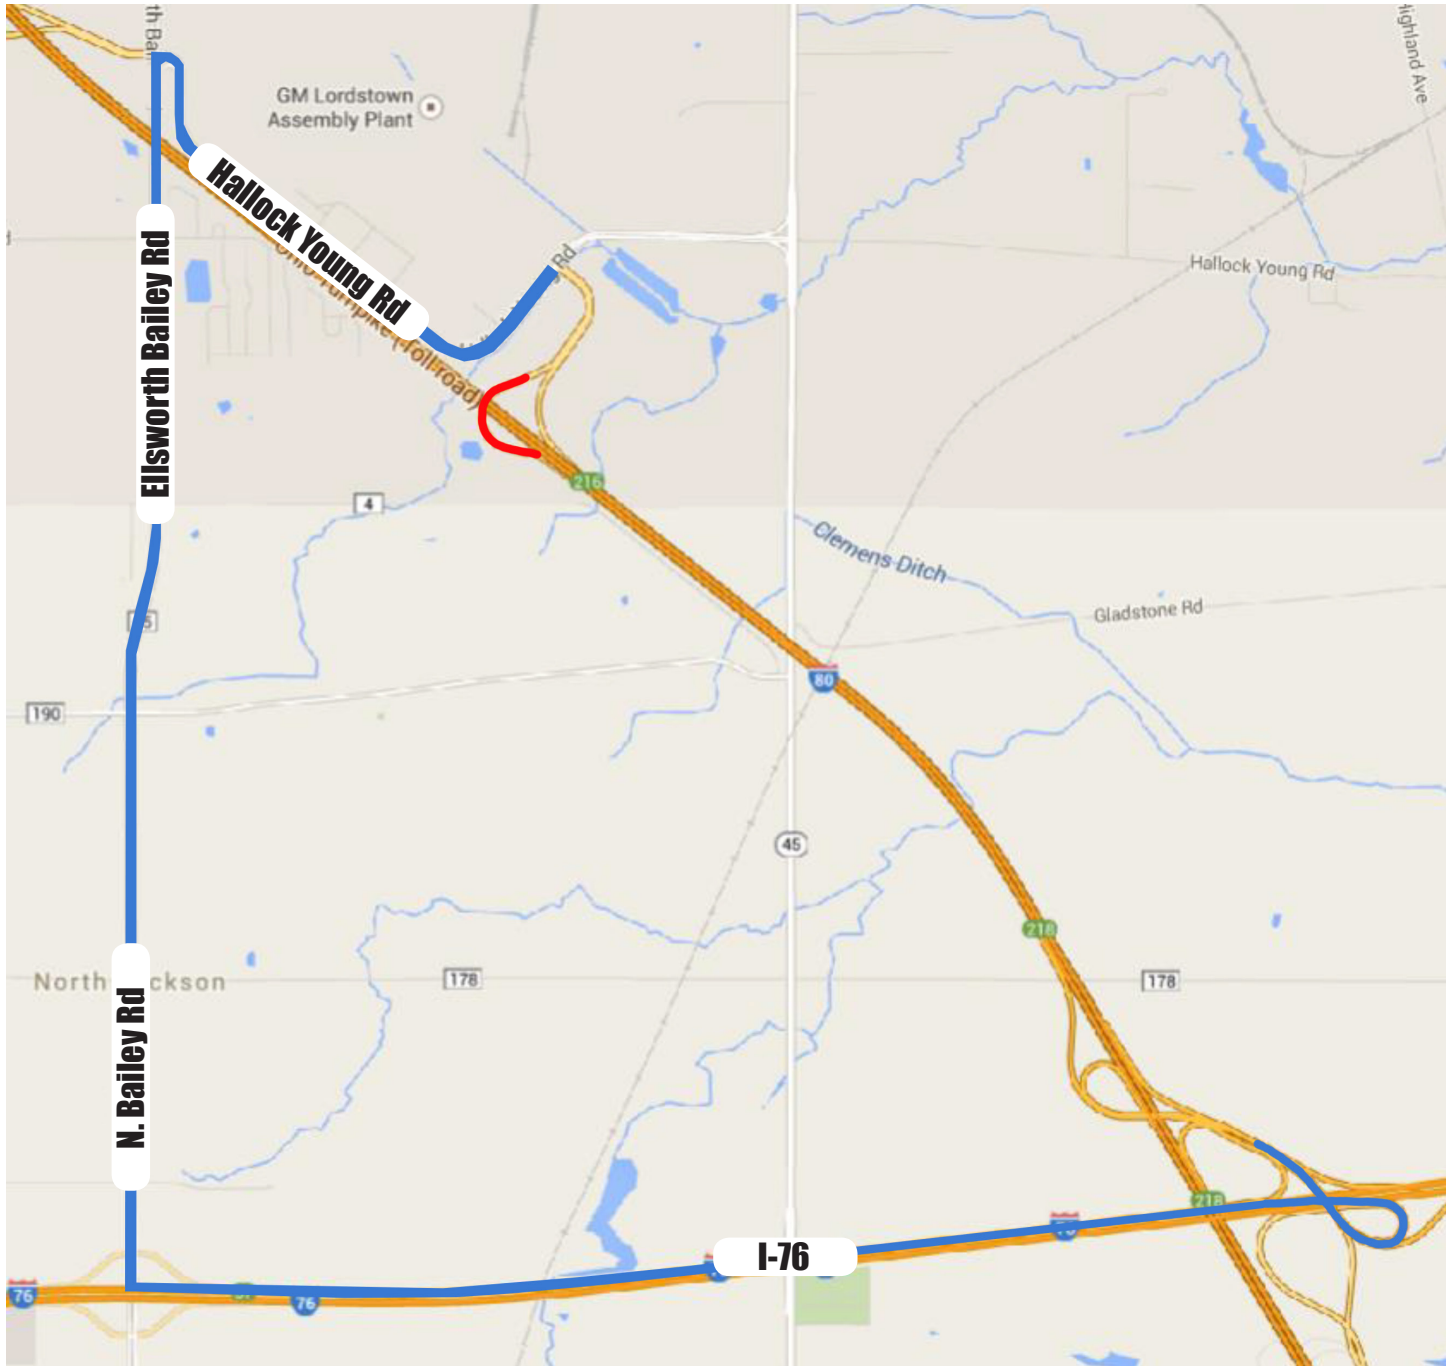

OHIO
TURNPIKE

Eastbound Entrance Ramp Detour

Closing April 20th for approximately 45 days

Ramp Closure —

Detour Route —