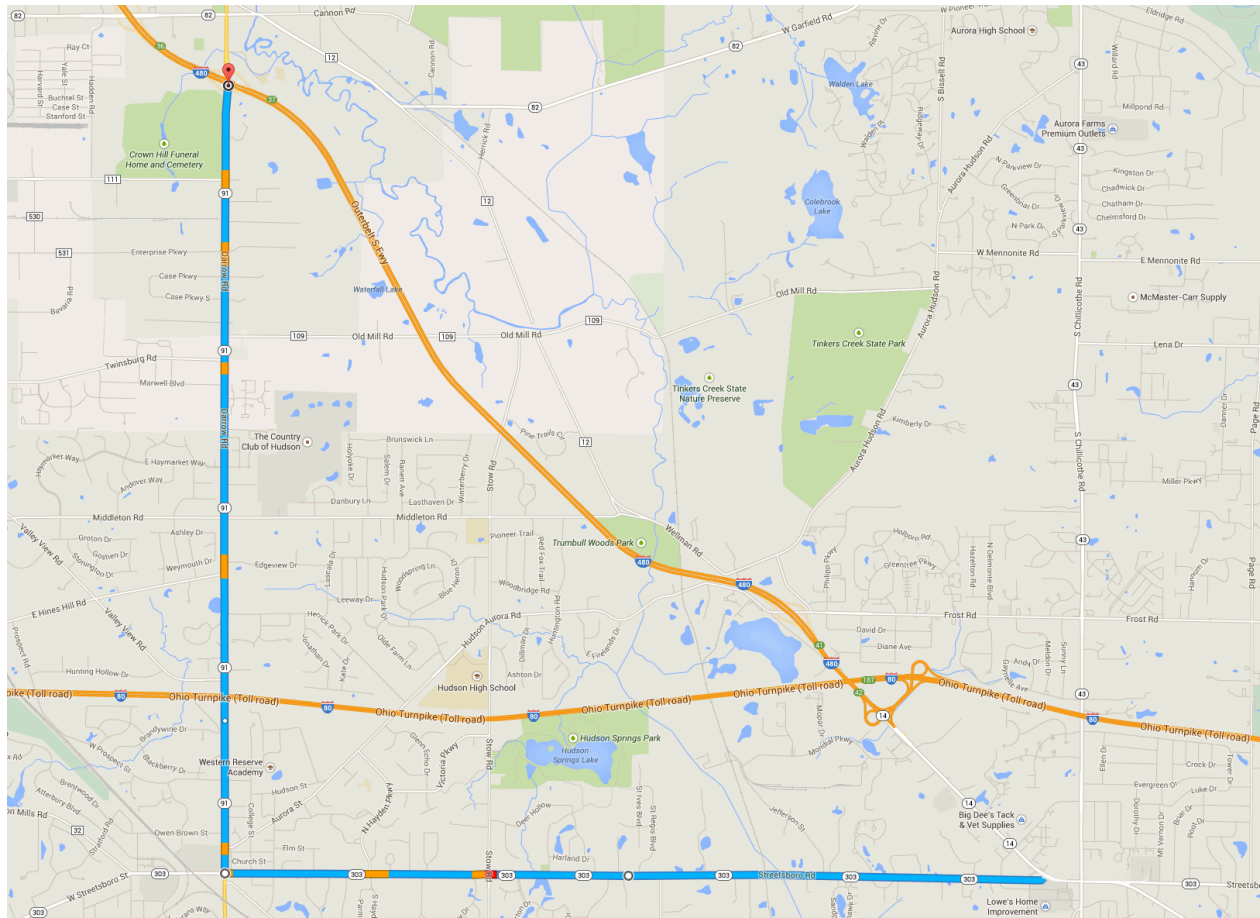

Westbound SR.14/I-480 Detour

DETOUR: Westbound SR.14/I-480 traffic will be detoured via SR. 303 West, to SR.91 North, back to I-480 West.